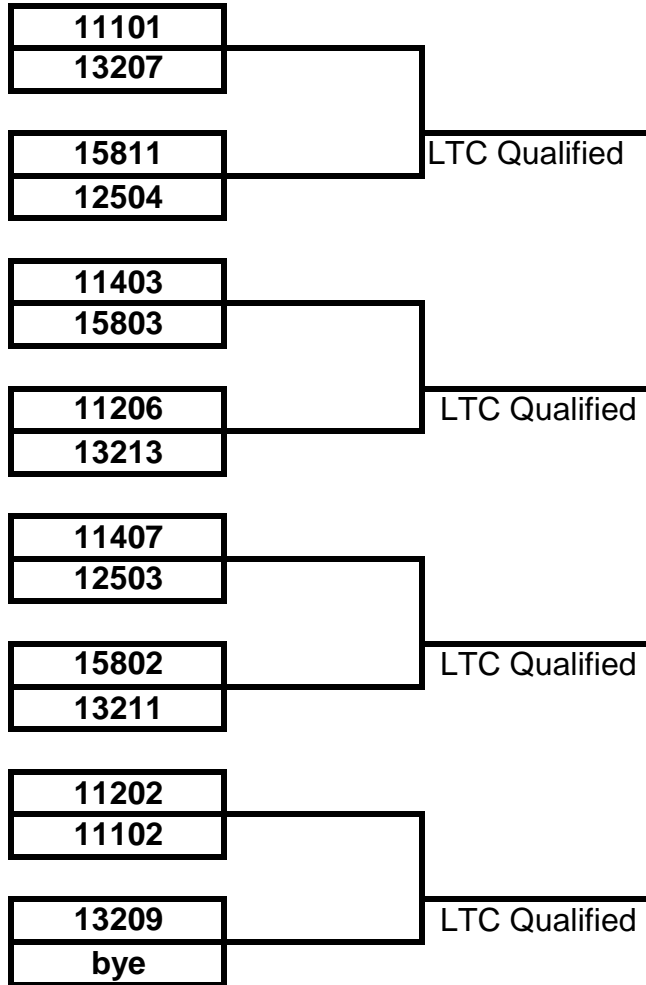

FRIDAY 7:30PM

9 BALL

SAT 3PM

---

8 BALL