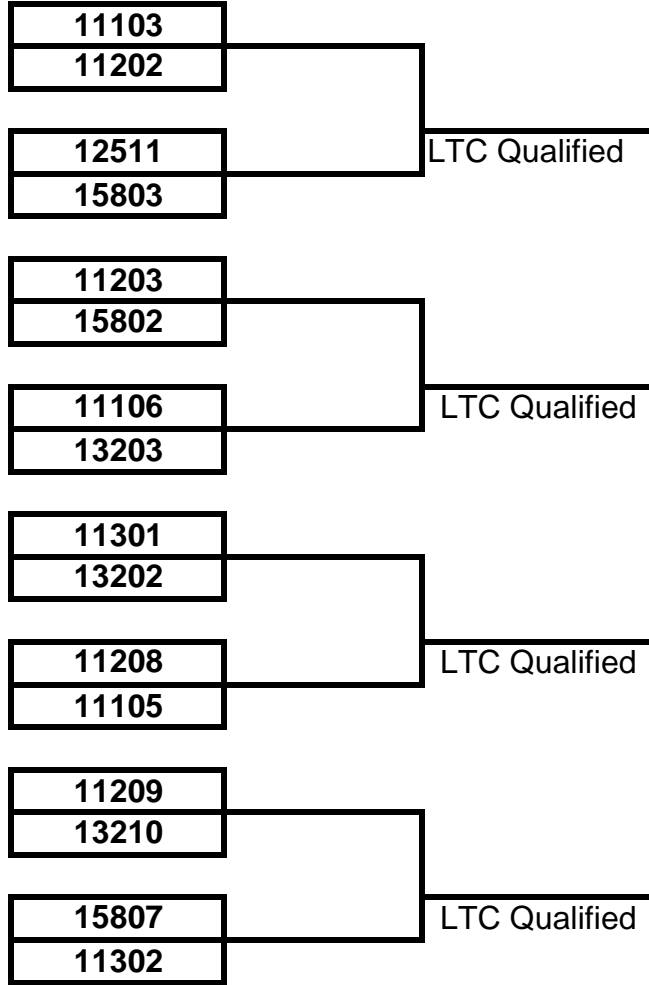

FRIDAY 7PM

9 BALL

SAT 3PM

8 BALL